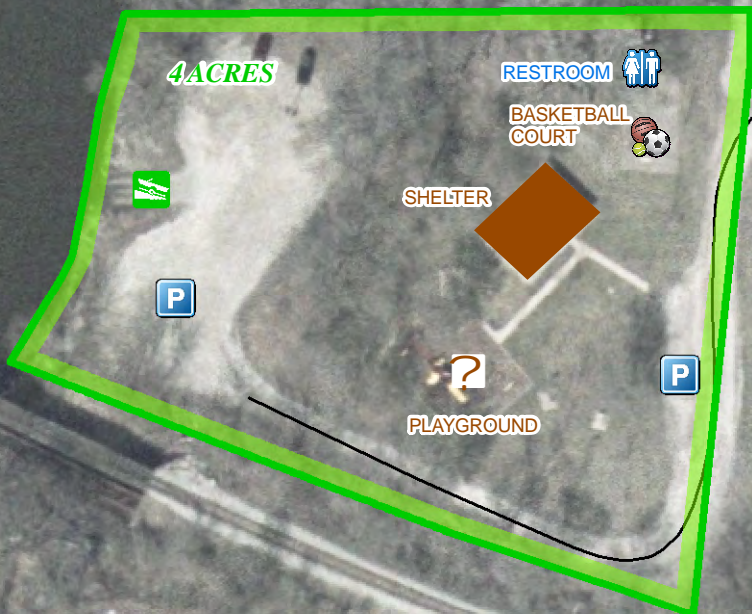

**CEDAR RIVER**

**CEDAR ST**

**2ND ST**

**Legend**

- Park Boundary
- Parking Areas
- Boat Ramp

0 100  
1" = 100 Feet

**Conservation Area**  
**Jack Shuger Memorial Park**  
Moscow, IA  
Aerial Photography Flown in 2005      Map Created January 2010