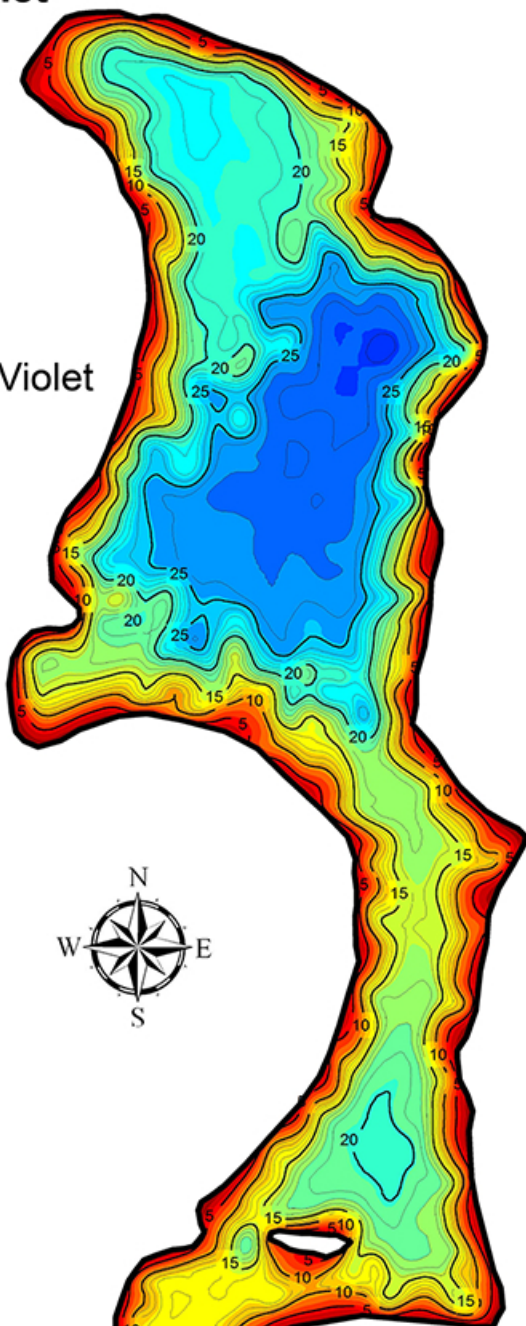

Lake Jewel & Lake Violet

Deep Lakes Park,

Muscataine County

Maximum Depth – 29.2 ft

Area – 14.3 acres

Lake mapped on May 10, 2015

Lake Violet

Depth Scale

Scale

Lake Jewel